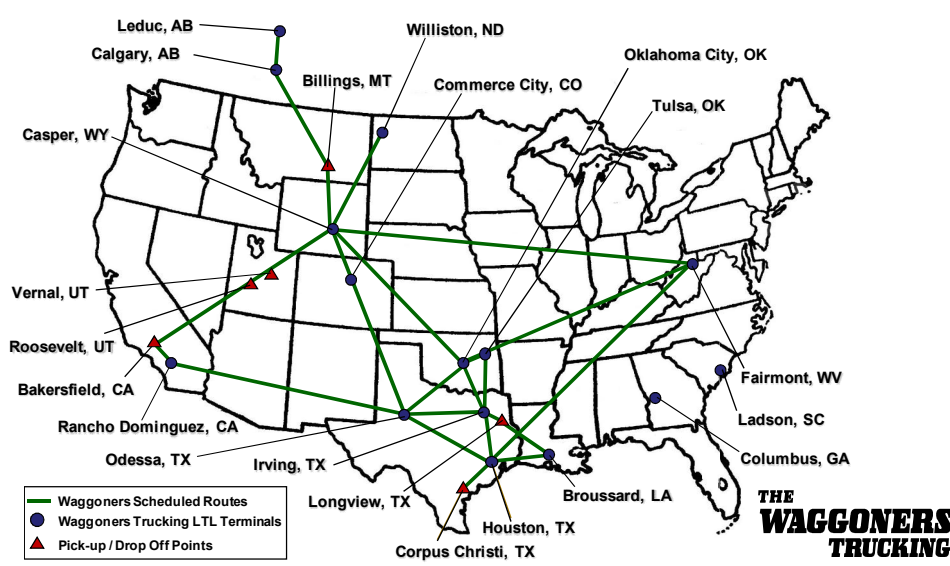

*See reverse for our complete schedule*

**Since 1951**

**On-time, damage-free delivery at a fair price.**

**Our reliable scheduled runs across North America will ensure your freight arrives on time and damage free!**

From Tulsa, OK		
Destination	Departs	Est. Arrival
Broussard, LA	Tu,Th,Sa	Th, Mo, Tu
Calgary, AB	Tu,F	F, Tu
Casper, WY	Tu,F	Th, M
Corpus Christi, TX	Tu,Th,Sa	Th, M, Tu
Fairmont, WV	Tu,Th,Sa	Fr, MW
Edmonton, AB	Tu,F	F, Tu
Houston, TX	Tu,Th,Sa	Th, M, Tu
Irving, TX	Tu,Th,Sa	Th, M, Tu
Longview, TX	Tu, Th, Sa	M, W, W
Odessa, TX	Tu,Th,Sa	W,F,M
Oklahoma City, OK	Tu,Th,Sa	W, F, M
Rancho Dominguez, CA	F	T
Williston, ND	Tu,F	F, Tu

From Longview, TX		
Destination	Departs	Est. Arrival
Broussard, LA	Tu, F	W, M
Calgary, AB	Tu, F	F, Tu
Casper, WY	Tu, F	F, Tu
Corpus Christi, TX	Tu, F	F, W
Edmonton, AB	Tu, F	F, Tu
Fairmont, WV	Tu, F	F, W
Houston, TX	Tu, F	W, M
Irving, TX	Tu, F	W, M
Odessa, TX	Tu, F	Th, M
Oklahoma City, OK	Tu, F	W, M
Rancho Dominguez, CA	Tu, F	M+7, M
Tulsa, OK	Tu, F	F, W
Williston, ND	Tu, F	F, Tu

From Williston, ND		
Destination	Departs	Est. Arrival
Broussard, LA	Tu,F	F,W
Calgary, AB	Tu,F	F,Tu
Casper, WY	W,F	F,M
Corpus Christi, TX	Tu,F	M,W
Edmonton, AB	Tu,F	F,Tu
Fairmont, WV	Tu,F	M,F
Houston, TX	Tu,F	F,Tu
Irving, TX	Tu,F	F,Tu
Longview, TX	Tu, F	M, W
Odessa, TX	Tu,F	M,W
Oklahoma City, OK	Tu,F	F, Tu
Rancho Dominguez, CA	Tu,F	Tu+7, F+7
Tulsa, OK	Tu,F	F, W